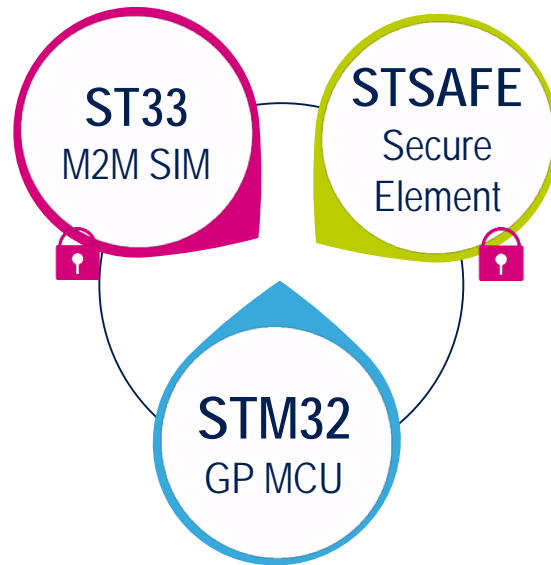

Security Area of Focus

From a single secure application to a complete integrated security

Mobile Security Convergence

NFC / eSE / eSIM convergence into a single die

Standalone functions

1

ST54H SiP
NFC + eSE integration

2

ST54J single die
NFC + eSE integration

3

ST54J single die
NFC + eSE + eSIM

4

IoT Integrated Security

Security integration into GP MCU

Standalone
functions

1

STM32-SIM SiP
GP MCU + M2M SIM integration

2

Secure STM32 single die
GP MCU + M2M SIM + SE

3