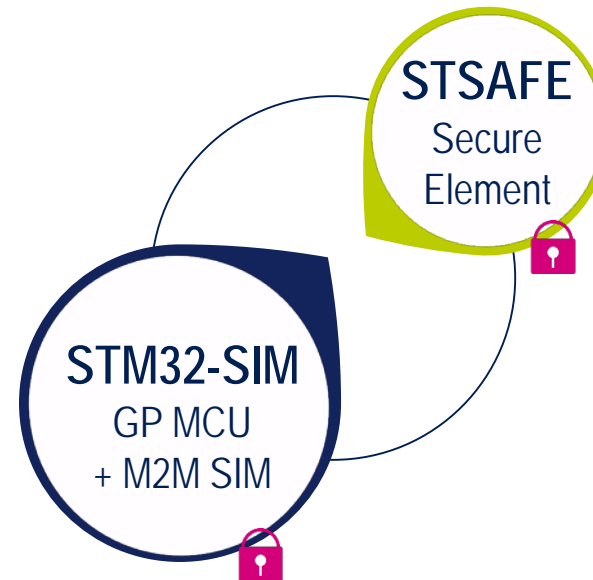

Security Area of Focus

From a single secure application to a complete integrated security

Mobile Security Convergence

NFC / eSE / eSIM convergence into a single die

Standalone functions

1

ST54H SiP
NFC + eSE integration

2

ST54J single die
NFC + eSE integration

3

ST54J single die
NFC + eSE + eSIM

4

IoT Integrated Security

Security integration into GP MCU

Standalone
functions

1

STM32-SIM SiP
GP MCU + M2M SIM integration

2

Secure STM32 single die
GP MCU + M2M SIM + SE

3